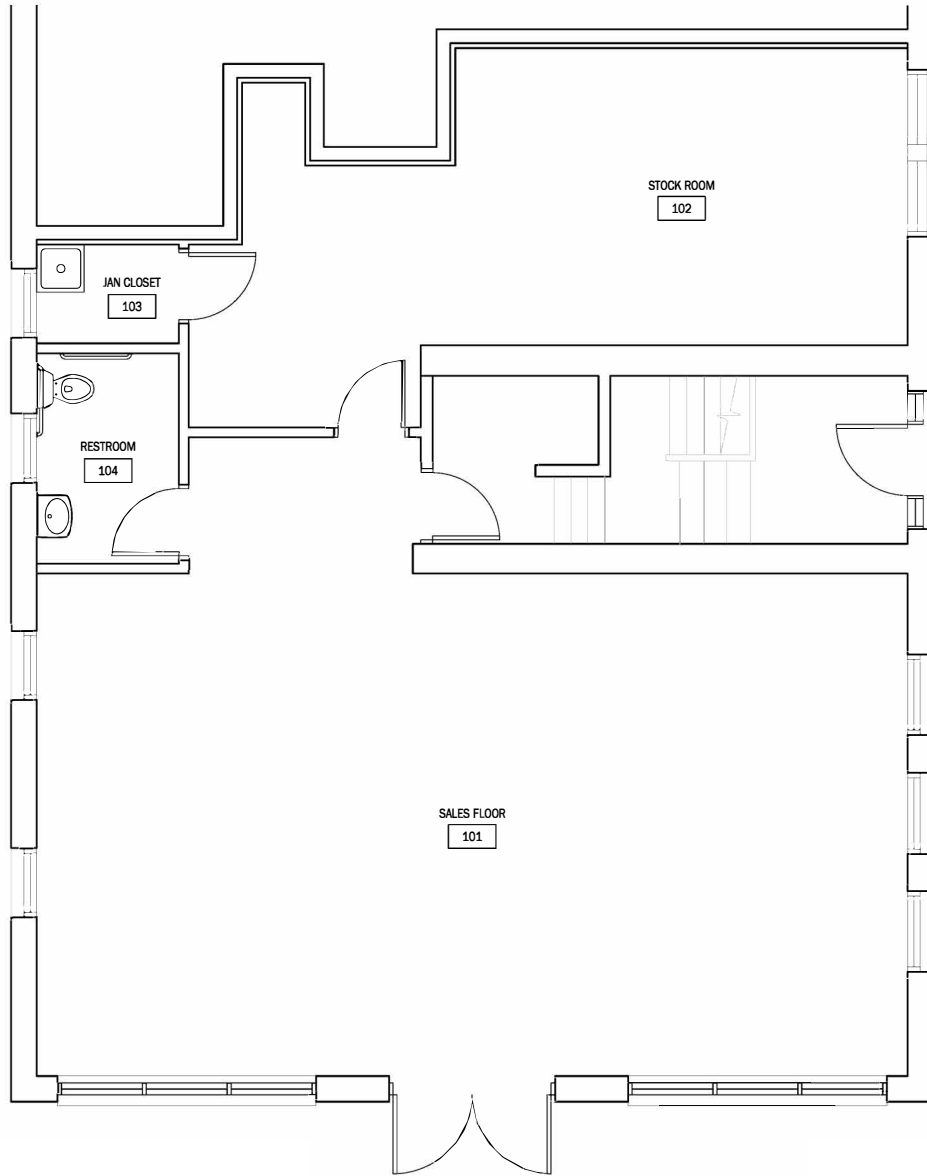

RETAIL SPACE FLOORPLAN

1910 Monroe Street – Madison, Wisconsin

Appx. 1,250 sq. ft. of retail floor space

All measurements are approximate and may vary.

120 West Gorham Street, Madison, Wisconsin 53703

608.255.7100 • www.sba-management.com