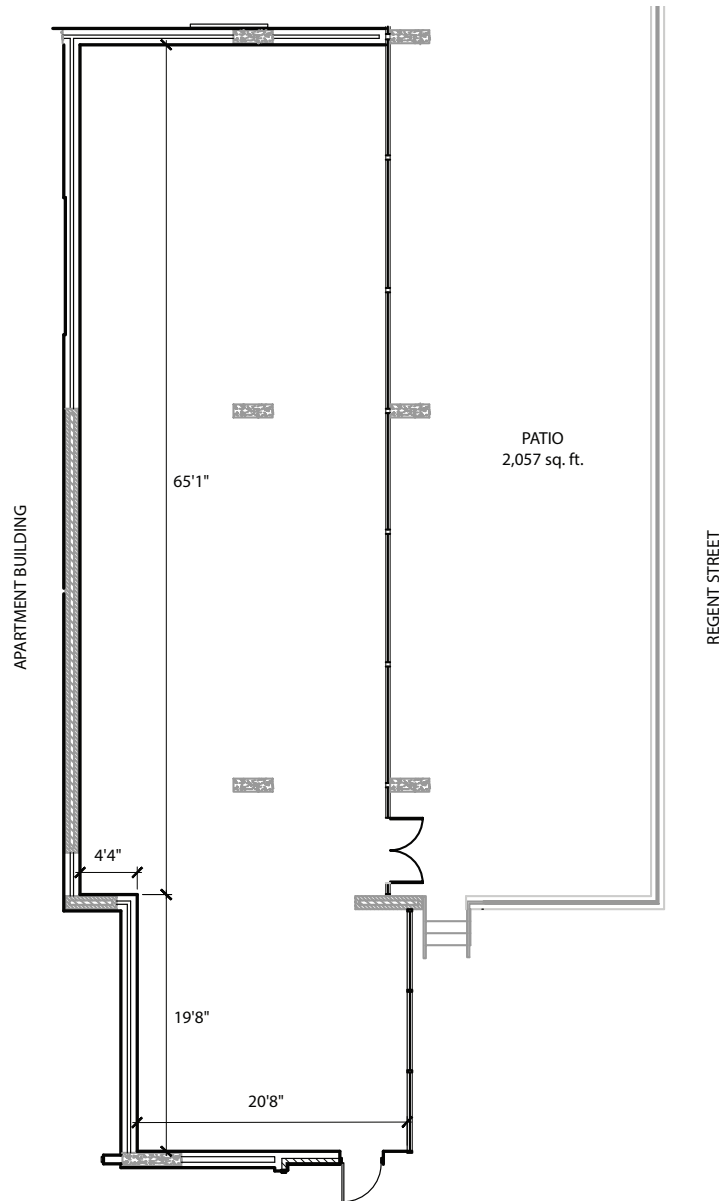

RETAIL SPACE FLOORPLAN

1402 Regent Street – Madison, Wisconsin

Appx. 1,926 sq. ft. of retail floor space

All measurements are approximate and may vary.

120 West Gorham Street, Madison, Wisconsin 53703
608.255.7100 • www.sba-management.com